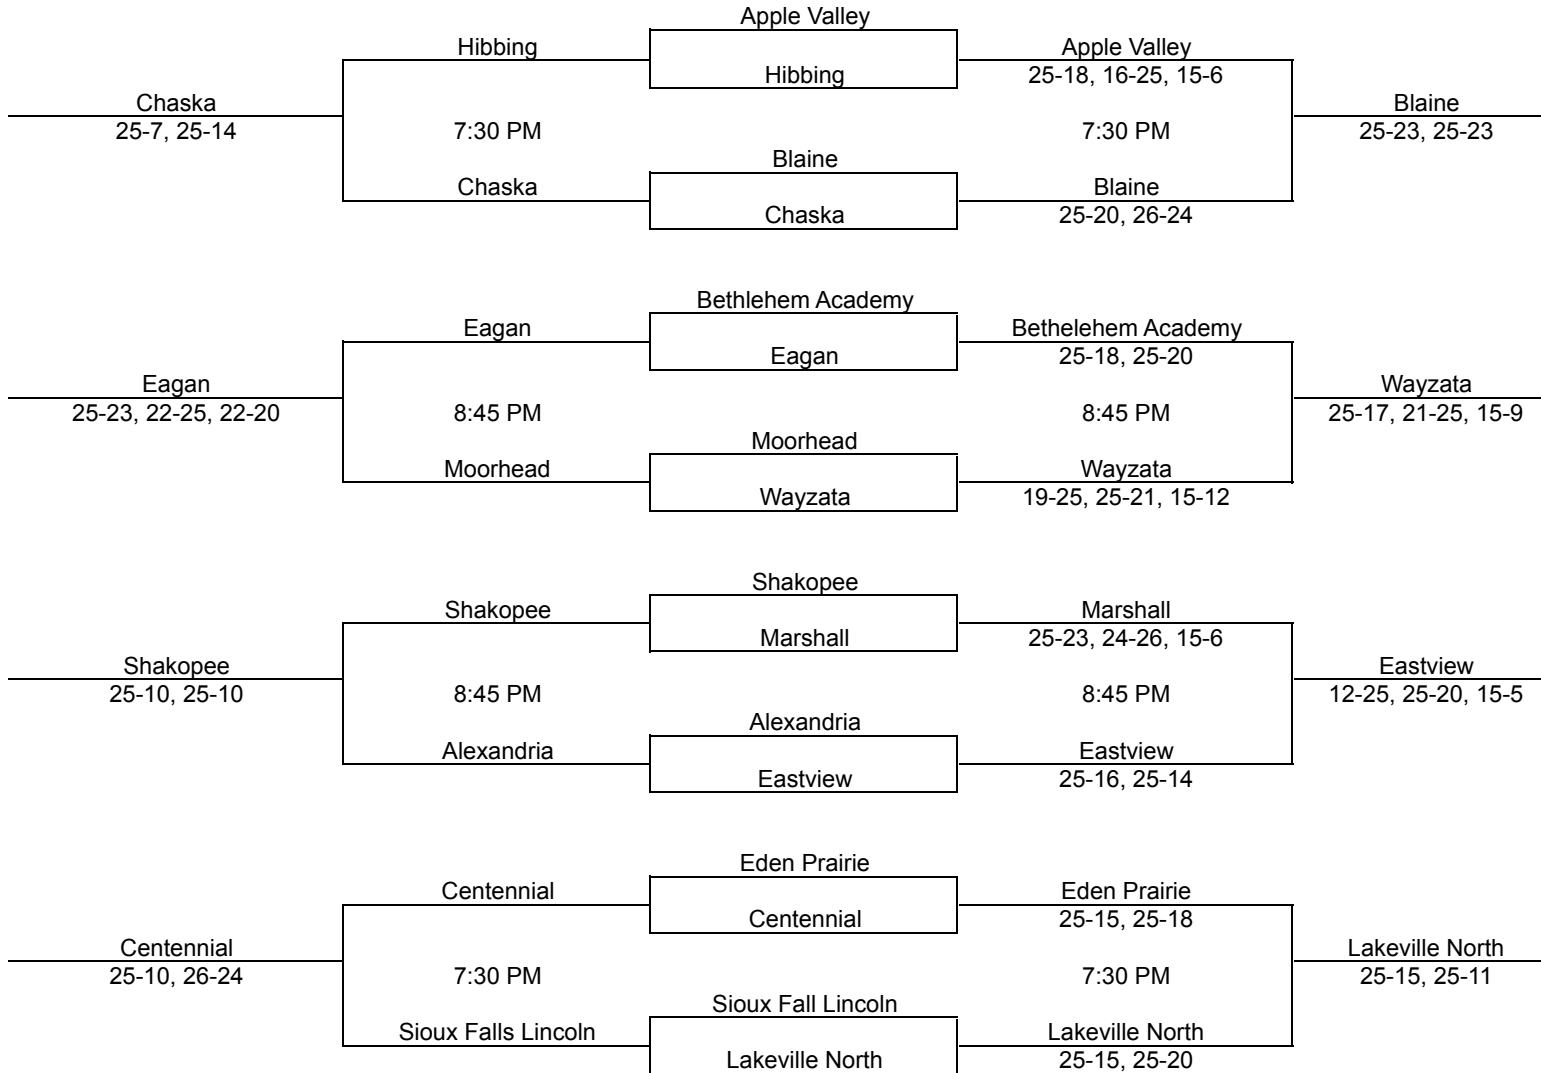

2010 EAGLE INVITATIONAL

Friday, September 24

2010 EAGLE INVITATIONAL
Saturday, September 25

Championship Bracket

Fifth Place Bracket

Ninth Place Bracket

Thirteenth Place Bracket